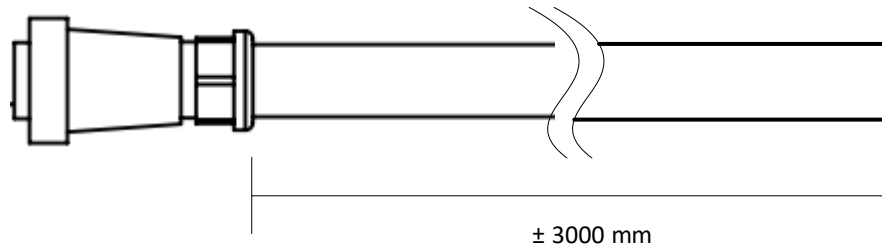

BRAKE

Connector WEIPU SP1311/P2-1

Helukabel LiVCY, 2x 0.34mm², article 65044

COLOR	PIN
Black	1
Brown	2

Rev. No	Revision note	By	Date
01			dd-mm-yyyy
02			dd-mm-yyyy
03			dd-mm-yyyy

All rights are reserved to Zilvertron B.V.